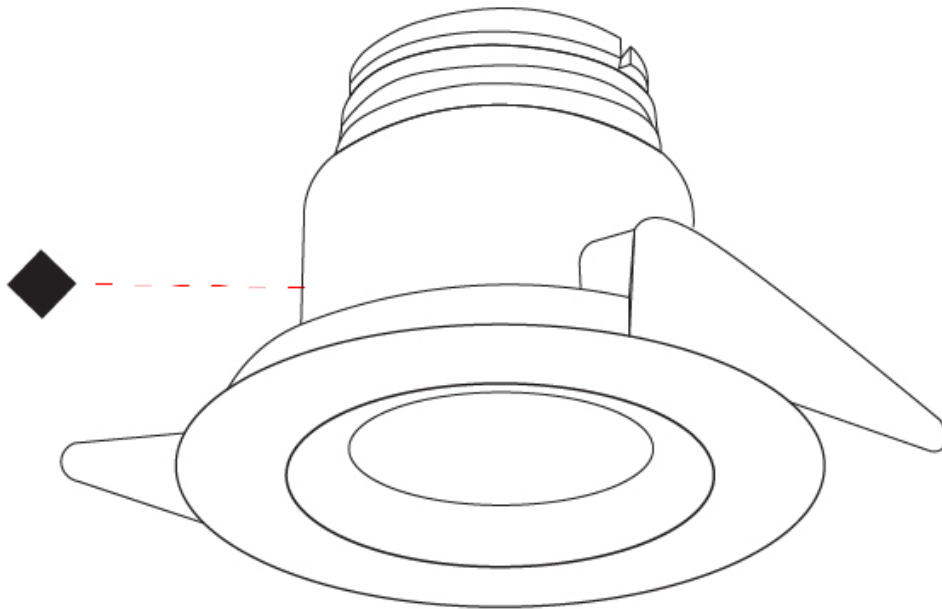

NILO D RECESSED

A1250001-

PROJECT

TYPE

SPECIFIER

QUANTITY

DATE

A