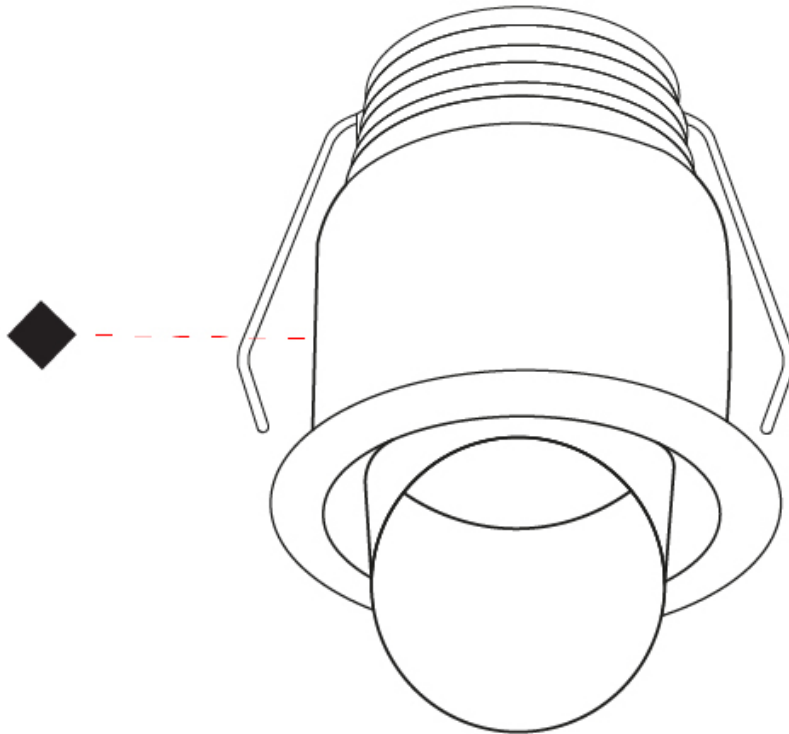

NILO RECESSED

A1250000-

PROJECT

TYPE

SPECIFIER

QUANTITY

DATE

A