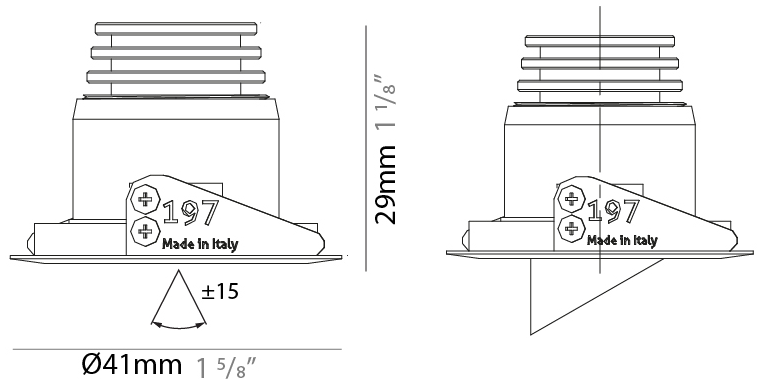

A1250001-

base number	Color Temperature	Finish Options	Lens Options

1. To build a product code in our configurator select the specify button on the base model # product page
2. To build a manual product code on this datasheet choose from the options listed below in blue font and add the suffix to the base model #

GENERAL

Series: Nilo
Subseries: Nilo D
Brand: Unonovesette
Division: Architectural
Mounting Type: Recessed
Mounting Location: Ceiling
Subcategory: Downlight

PHYSICAL

Shape: Round
Diameter (mm): 41
Diameter (in): 1 5/8
Height (mm): 40
Height (in): 1 9/16
Light Distribution: Downlight
Weight (kg): 0.04
Weight (lbs): 0.09
Diffuser: Extra clear tempered glass
Fixture Finish: WHI / BLK
Fixture Material: Aluminum
Cable Details: 200mm cable 2x0.5 mm2
Upon Request: Finishes: Natural Anodized Aluminum

ELECTRICAL

Lamp Type: LED
Input Wattage (W): 2.48
Total Output Wattage (W): 1.49
Dimming: Non-Dimming / Phase Dimming (120Vac only) / 0-10V Dimming
Driver Included: No
Driver Location: Remote
Driver Type: Constant Current - 120 / 277Vac
Driver Class: Class 2
Input Voltage (V): 120 - 277
Constant Current (MA): 500

LED

Number of LEDs: 1
Color Temperature (°K): 2200 / 2700 / 3000 / 4000
Max. Delivered Lumen (lm): 127
CRI: >90 CRI
Lamp Life (hrs): 100000

OPTICAL

Optic°: 10 / 23 / 43 / 70 / 10x40

RATINGS AND CERTIFICATIONS

Certified By: Certified for North American Standards
IP rating: IP40
Bug Rating: B0 U0 G0